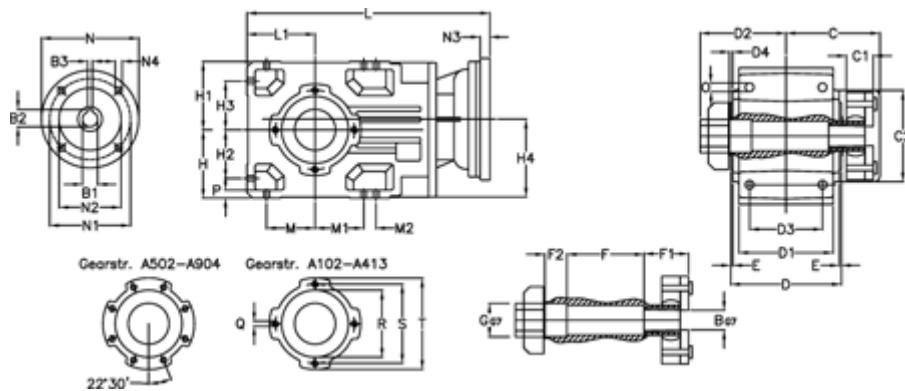

Article number: 29600319856420
 Description: Bevel helical gearbox
 A303QF40-198,5-P63B5

Measures

B = 40	D1 = 130	F2 = 50	L = 390.5	N3 = -
B1 = 11	D2 = 80	G = 42	L1 = 90	N4 = M8x19
B2 = 12.8	D3 = 95	GA = 14,5 NM	M = 63.0	O = 12.0
B3 = 4	d4 = 5.0	H = 90	M1 = 63.0	P = 11
C = 113.5	Description = A303QF-xx-P63 B5	H1 = 90	M2 = 22	Q = M8x15
C1 = 24	E = 3.0	H2 = 63.0	N = 140	R = 95
C2 = 90.0	F = 95.5	H3 = 63.0	N1 = 115	S = 115
D = 156	F1 = 48.0	H4 = 108.5	N2 = 95	T = 140